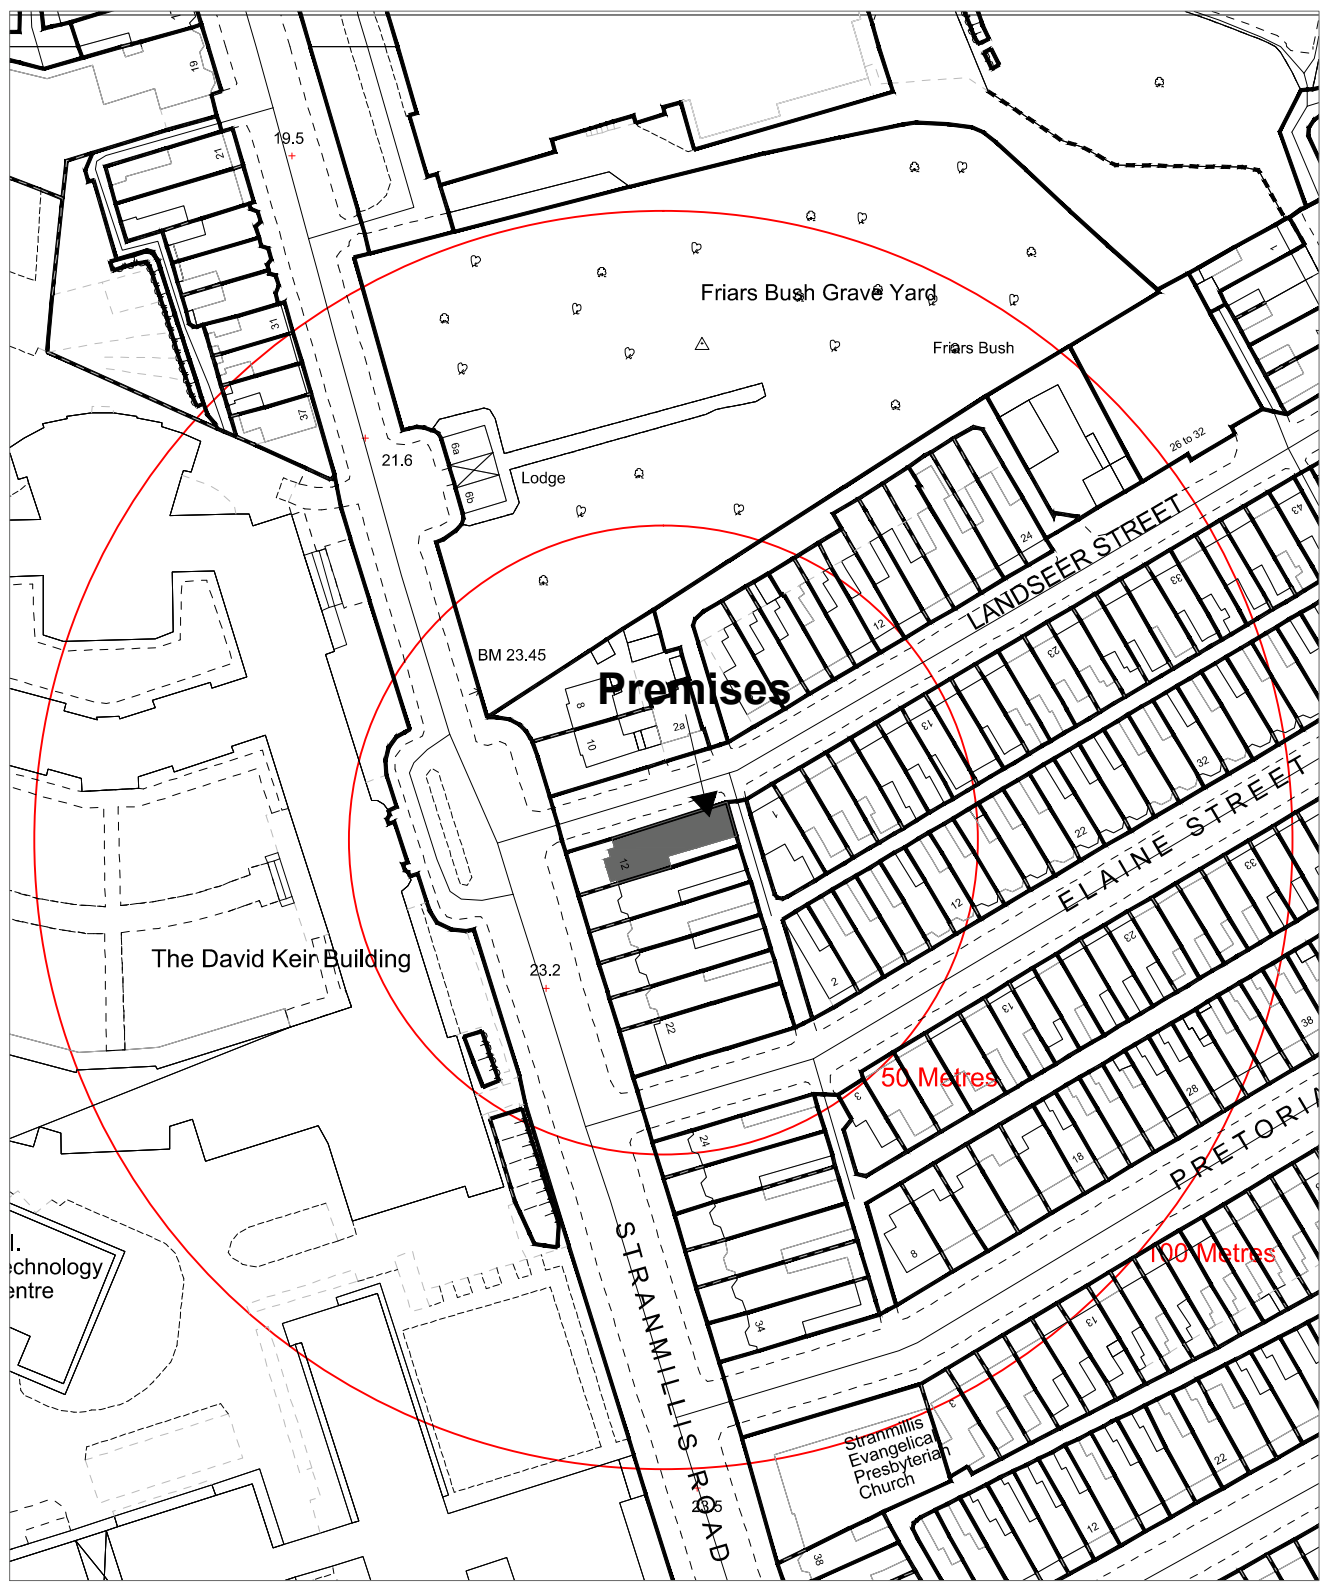

Building Control Service

DRAWN BY MT
DATE 05/04/2016

The House
12 Stranmillis Road

SCALE 1:1250